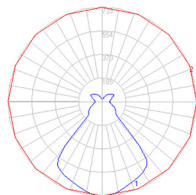

Dimensions

Packaging

1 Box

1 x 25-11/16" x 12-11/16" x 12-11/16" / 5.51 lbs - 65 cm x 32 cm x 32 cm / 2.5 kg

Light distribution

Diffused

Red = Max Cd. Through Vertical plane
Blue = Max Cd. Through Horizontal plane