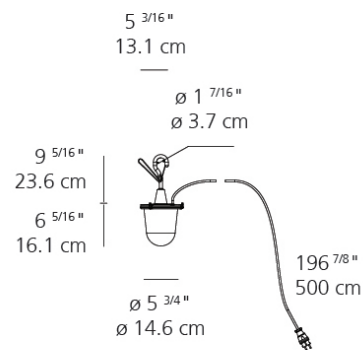

Designer:

ARTEMIDE

Listings

UL
WET