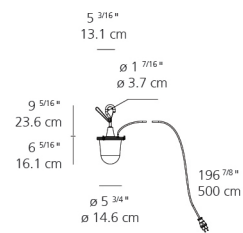

Outdoor

Specifications

Delivered lumens	1880lm
Light output ratio	81.74lm/W
Power consumption	23W
Led type	20W C.O.B.*
CCT (Correlated Color Temperature)	3000K
CRI (Color Rendering Index)	>90
Life expectancy	50000Hrs
Control type	Dimmable 2-Wire
Input Voltage	120V
Driver	N/A
BUG Rating	B0-U0-G0

Colors & Finishes

- Clear (Diffuser)
- Aluminum (Body & Hook)

Materials

- Hook and body in aluminum
- Diffuser in Paola Lenti Thua outdoor fabric

Features & Accessories

- Structural elements of Tolomeo floor reinforced for outdoor use
- Lighting source fitted inside a transparent IP65 plastic unit that recalls old lanterns
- Cord length is 16 feet 5 inches (5m)

Dimensions

Packaging

1 Box

1 x 25-11/16" x 12-11/16" x 12-11/16" / 5.51 lbs - 65 cm x 32 cm x 32 cm / 2.5 kg

Light distribution

Diffused

Red = Max Cd. Through Vertical plane
Blue = Max Cd. Through Horizontal plane