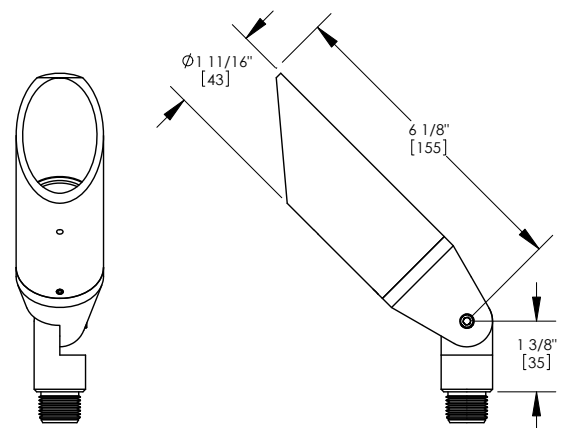

Fixture Type
Materials
Finish

Garden Fixture
Brass
Brass
*consult factory for other finishes

Lamp Type
Lamp Quantity
Lamp Included
Wattage
Input Voltage
Delivered Lumens
Kelvin
CRI
Power S Type
Power S Quantity
Power S Location
Dimming Type

LED
1
Yes
3 W
12 VAC
180 lm
3000 K
85
Driver
Up to 30 fixtures
Remote
n/a

Designer

Hevi

Listings

ETL
WET