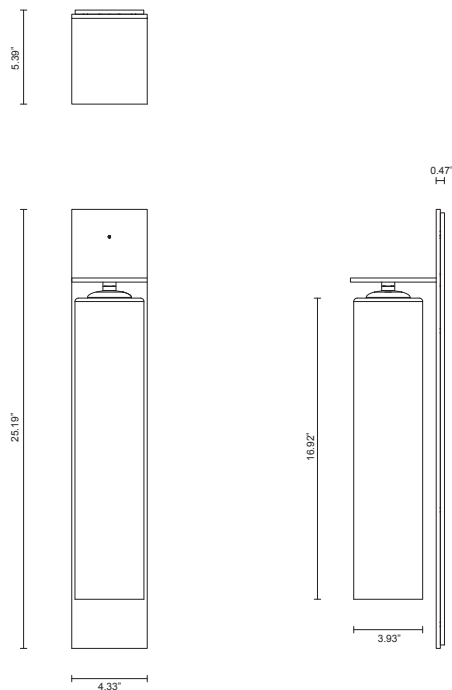

Fixture Type
Materials
Finish

Exterior Wall
Glass
Smoke

Lamp Type
Lamp Quantity
Lamp Included
Wattage
Input Voltage
Delivered Lumens
Kelvin Temperature
CRI
Power S Type
Power S Quantity
Power S Location
Dimming Type

LED
1
Yes
6 W
12 V
400
2700 K
90 CRI
Driver
1
Remote
ELV

Designer:

Articolo

Listings

ETL
WET