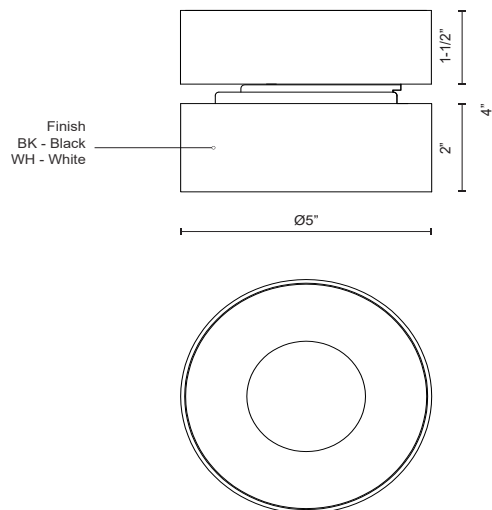

Fixture Type
Materials
Finish

Surface Fixture
Aluminum
White
*consult factory for other finishes

Lamp Type
Lamp Quantity
Lamp Included
Wattage
Input Voltage
Delivered Lumens
Kelvin
CRI
Power S Type
Power S Quantity
Power S Location
Dimming Type

LED
1
Yes
20 W
120-277 V
1980 lm
2700 K
90
Driver
1
Integrated
ELV

Designer

Kuzco

Listings

ETL
DRY

SPECIFICATION DETAILS

| | |
|-----------------------------|---|
| Fixture Dimensions | D5" x H4" |
| Light Source | LED with DC Driver |
| Wattage | 20W |
| Total Lumens | 2100lm |
| Delivered Lumens | 1980lm |
| Voltage | 120-277V |
| Color Temperature | 3000K |
| CRI (Ra) | 90CRI |
| Optional Color Temps | 2700K - 5000K Available, Minimum Order Quantities Apply |
| LED Rated Life | 50,000 hours |
| Dimming | 100% - 10%, TRIAC or ELV Dimmer (Not Included) |
| Diffuser Details | Frosted acrylic diffuser |
| Location | Dry |
| Mounting Style | All Orientation; Ceiling and Wall; |
| CEC Title 24 JA8 | Yes, JA8-2022 |
| Canopy Dimensions | D5" x H1-1/2" |
| Paint Finish | BK02; WH02; |