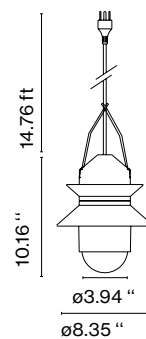

Fixture Type
Materials
Finish

Suspended Decorative
Glass
White
*consult factory for other finishes

Lamp Type
Lamp Quantity
Lamp Included
Wattage
Input Voltage
Delivered Lumens
Kelvin
CRI
Power S Type
Power S Quantity
Power S Location
Dimming Type

E26 LED
1
No
8W Max
-V
-
-K
-
n/a
n/a
n/a
-

Designer

Marset

Listings

UL
WET

Santorini

Santorini with Canopy IP65

Garland connector