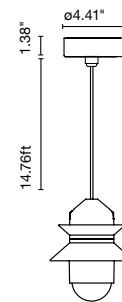

Fixture Type
Materials
Finish

Suspended Decorative
Glass
White
*consult factory for other finishes

Lamp Type
Lamp Quantity
Lamp Included
Wattage
Input Voltage
Delivered Lumens
Kelvin
CRI
Power S Type
Power S Quantity
Power S Location
Dimming Type

E26 LED
1
No
8W Max
-V
-
-K
-
n/a
n/a
n/a
-

Designer

Marset

Listings

UL
WET

Santorini

Santorini with Canopy IP65

Garland connector