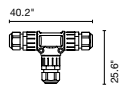

Fixture Type
Materials
Finish

Suspended Decorative
Glass
White
*consult factory for other finishes

Lamp Type
Lamp Quantity
Lamp Included
Wattage
Input Voltage
Delivered Lumens
Kelvin
CRI
Power S Type
Power S Quantity
Power S Location
Dimming Type

E26 LED
1
No
8W Max
-V
-
-K
-
n/a
n/a
n/a
-

Designer

Marset

Listings

UL
WET

Santorini

Santorini with Canopy IP65

Garland connector