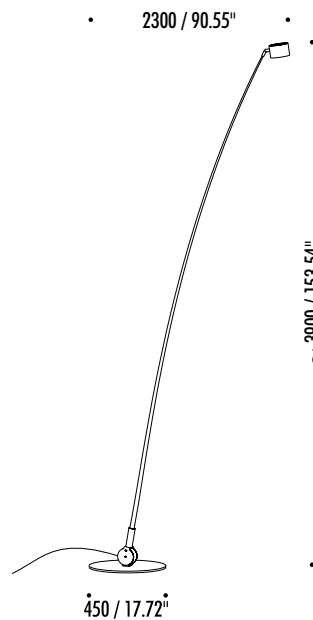

Fixture Type
Materials
Finish

Garden Fixture
Metal
Black
*consult factory for other finishes

Lamp Type
Lamp Quantity
Lamp Included
Wattage
Input Voltage
Delivered Lumens
Kelvin
CRI
Power S Type
Power S Quantity
Power S Location
Dimming Type

LED
1
Yes
8.4W
700 mA
639 lm
2700 K
90
Driver
1
Remote
n/a

Designer

Davide Groppi

Listings

UL
WET

1A3770303.27.20	MATT WHITE - 2700K	MAX 700 mA DC - 8,4 W LED 2700K - 639 lm - CRI > 90 / 3000K - 639 lm - CRI > 90 BLACK CABLE 5,5 m / 216.53" - ADJUSTABLE DRIVER NOT INCLUDED
1A3770303.30.20	MATT WHITE - 3000K	
1A3770403.27.20	MATT BLACK - 2700K	
1A3770403.30.20	MATT BLACK - 3000K	