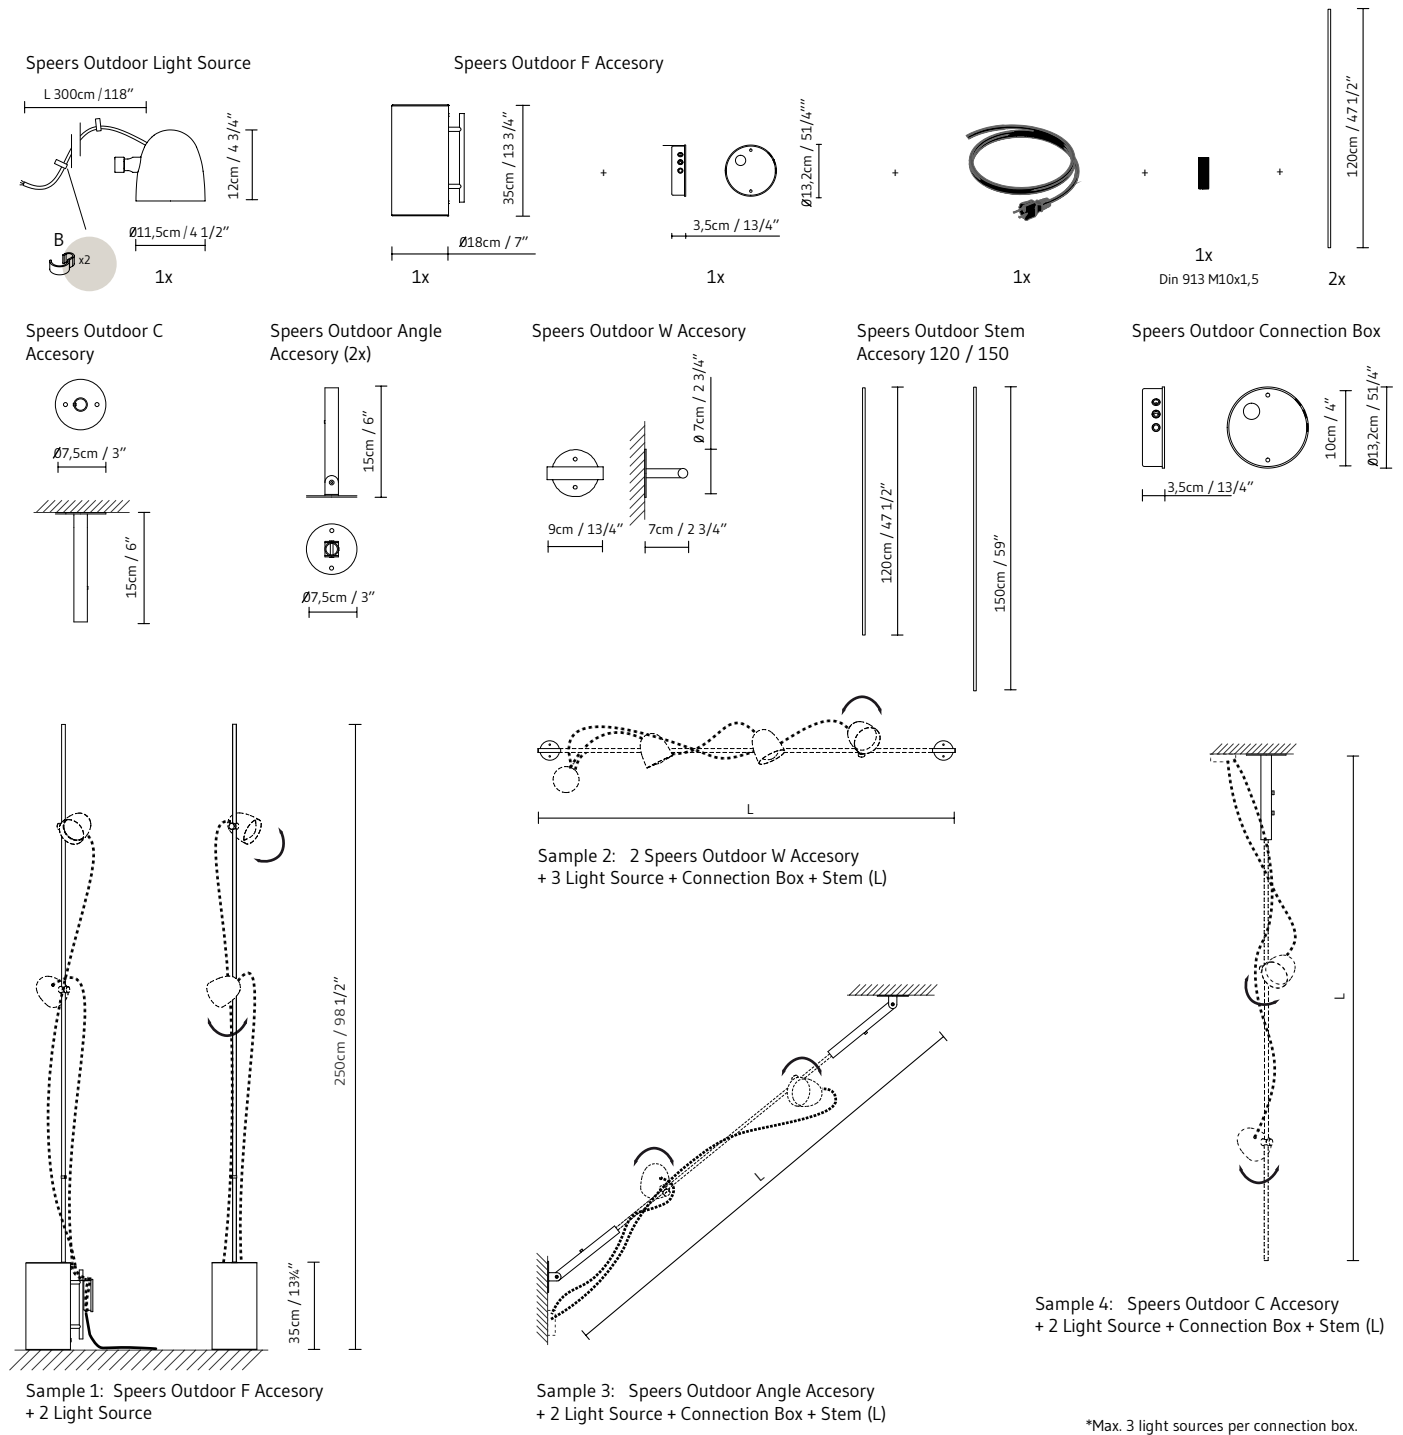

Fixture Type  
Materials  
Finish

Exterior Wall  
Metal  
White  
\*consult factory for other finishes

Lamp Type  
Lamp Quantity  
Lamp Included  
Wattage  
Input Voltage  
Delivered Lumens  
Kelvin  
CRI  
Power S Type  
Power S Quantity  
Power S Location  
Dimming Type

LED  
2  
Yes  
2 x 7W  
120V  
2 x 520  
2700 K  
90  
Driver  
Up to 3 per fixture  
Remote  
n/a

Designer

Blux

Listings

UL  
CE  
WET

## DESCRIPTION:

Outdoor lighting system consisting of one or more LED light sources with a solid black or white matte finish that can be installed with different accessories to yield various applications. F Accessory can be used to create a portable floor lamp with a 2.5-metre cable. This accessory also features a cylindrical concrete base and a matte black metal bar where up to three heads can be installed. Speers Outdoor can also be installed as a ceiling (C Accessory), wall (W Accessory), and angled wall (Angle Accessory) lamp thanks to the matte black metal bars that measure 120 and 150 cm long. These accessories can be combined to create custom layouts in any outdoor area.

Black matte
  White matte

CODE	LAMP	LIGHT SOURCE		BULB	
753000	<b>SPEERS OUTDOOR</b> LIGHT SOURCE BLACK	LED 7W 520lm 2700K CRI≥90 120V	A++		0,9 <b>LED</b> <span style="background-color: green; color: white; padding: 2px;">A+</span>
753001	<b>SPEERS OUTDOOR</b> LIGHT SOURCE WHITE				
753200	<b>SPEERS OUTDOOR</b> F ACCESORY				
753110	<b>SPEERS OUTDOOR</b> W ACCESORY				
753130	<b>SPEERS OUTDOOR</b> ANGLE ACCESORY				
753400	<b>SPEERS OUTDOOR</b> C ACCESORY				
753900	<b>SPEERS OUTDOOR</b> CONNECTION BOX				
753920	<b>SPEERS OUTDOOR</b> STEM ACCESORY 120				
753930	<b>SPEERS OUTDOOR</b> STEM ACCESORY 150				