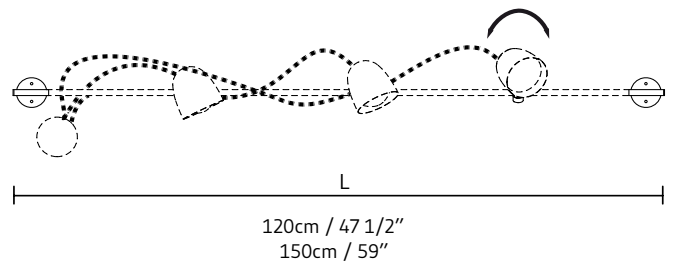

Fixture Type  
Materials  
Finish

Exterior Wall  
Metal  
White  
\*consult factory for other finishes

Lamp Type  
Lamp Quantity  
Lamp Included  
Wattage  
Input Voltage  
Delivered Lumens  
Kelvin  
CRI  
Power S Type  
Power S Quantity  
Power S Location  
Dimming Type

LED  
2  
Yes  
2 x 7W  
120V  
2 x 520  
2700 K  
90  
Driver  
Up to 3 per fixture  
Remote  
n/a

Designer

Blux

Listings

UL  
CE  
WET

## DESCRIPTION:

Outdoor lighting system consisting of one or more LED light sources with a solid black or white matte finish that can be installed with different accessories to yield various applications. F Accessory can be used to create a portable floor lamp with a 2.5-metre cable. This accessory also features a cylindrical concrete base and a matte black metal bar where up to three heads can be installed. Speers Outdoor can also be installed as a ceiling (C Accessory), wall (W Accessory), and angled wall (Angle Accessory) lamp thanks to the matte black metal bars that measure 120 and 150 cm long. These accessories can be combined to create custom layouts in any outdoor area.