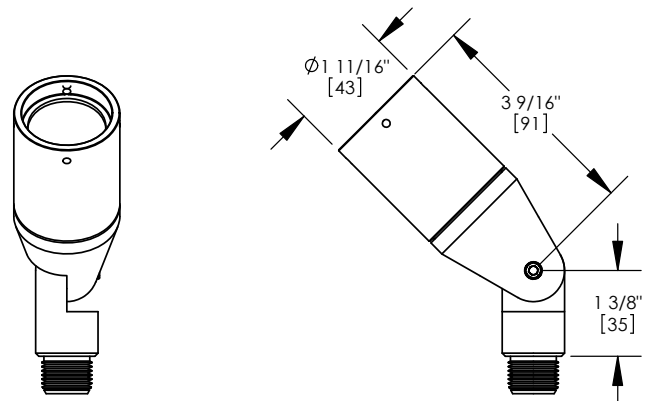

Fixture Type
Materials
Finish

Garden Fixture
Aluminium
Anodized Satin
*consult factory for other finishes

Lamp Type
Lamp Quantity
Lamp Included
Wattage
Input Voltage
Delivered Lumens
Kelvin
CRI
Power S Type
Power S Quantity
Power S Location
Dimming Type

LED
1
Yes
3W
12 VAC
180
3000 K
85
Driver
Up to 40 fixtures
Remote
n/a

Designer

Hevi

Listings

ETL
WET