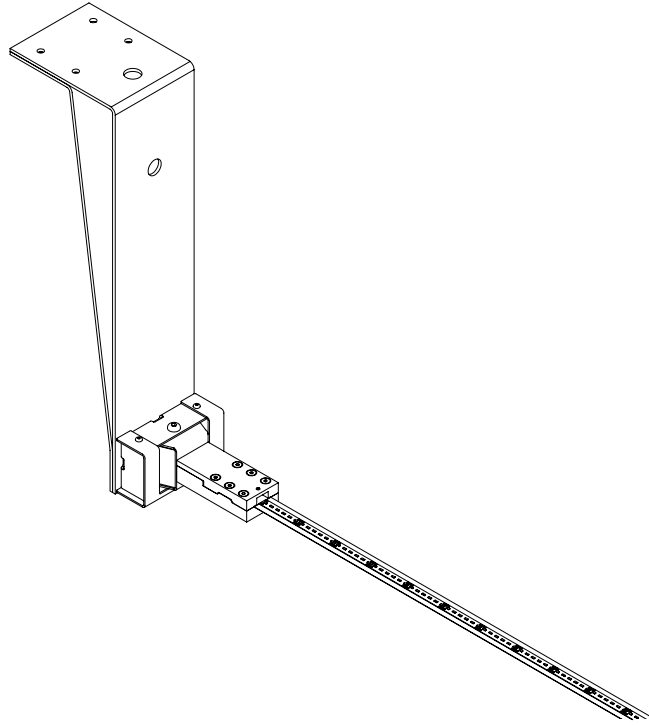

1A0080400.00.00 - CEILING CONNECTION KIT