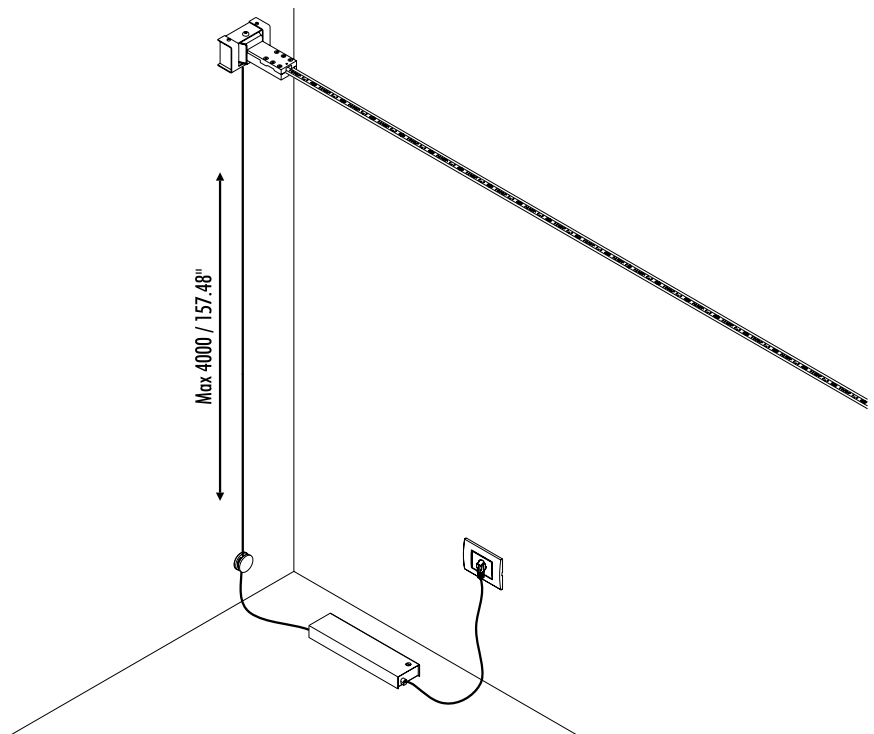

**INFINITO 6 / FLASH 6 / INFINITO 12 / FLASH 12
DRIVER DIMENSION**

CONTROLLER DIMENSION

POWER SUPPLY KIT WITH PLUG

**INFINITO 6 / FLASH 6 / INFINITO 12 / FLASH 12
POWER KIT WITH PLUG - DIMENSION**

OPTIONAL ACCESSORIES

1A0080400.00.00	MATT BLACK	CEILING CONNECTION KIT	
1A3440303.00.00	MATT WHITE	WALL AND CEILING ROSE COMPULSORY FOR CEILING ELECTRICAL CONNECTIONS	
1A3440403.00.00	MATT BLACK		
1A0120400.00.00	MATT BLACK	KIT WALL CONNECTION VERTICAL SLOPED 45°	
1A0340400.00.00	MATT BLACK	KIT WALL CONNECTION SLOPED RIGHT 75°	
1A0350400.00.00	MATT BLACK	KIT WALL CONNECTION SLOPED LEFT 75°	
1A0290400.00.00	MATT BLACK	SWALLOWS FOR INFINITO ONLY	
1A0800400.00.00	MATT BLACK	SWALLOWS FOR FLASH ONLY	