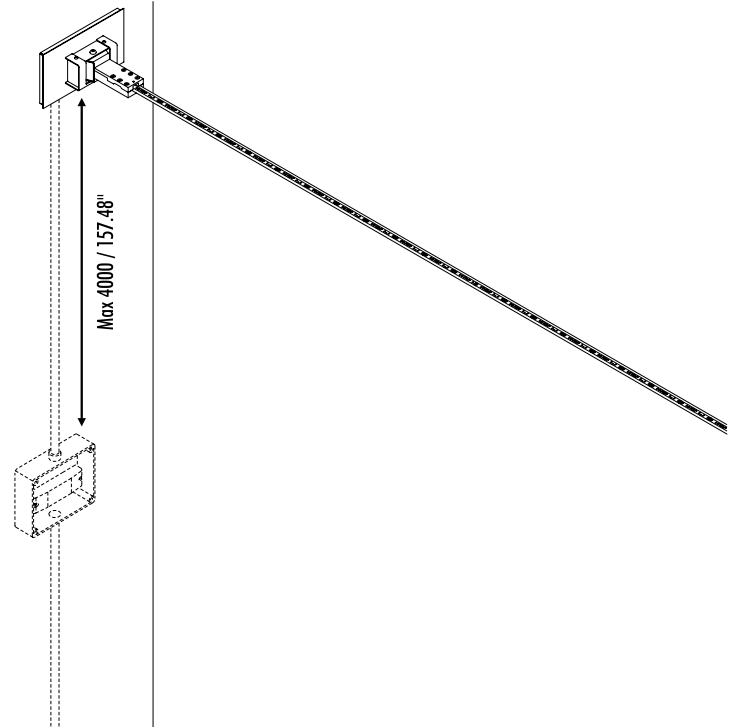

**INFINITO 6 / FLASH 6 / INFINITO 12 / FLASH 12
DRIVER DIMENSION**

CONTROLLER DIMENSION