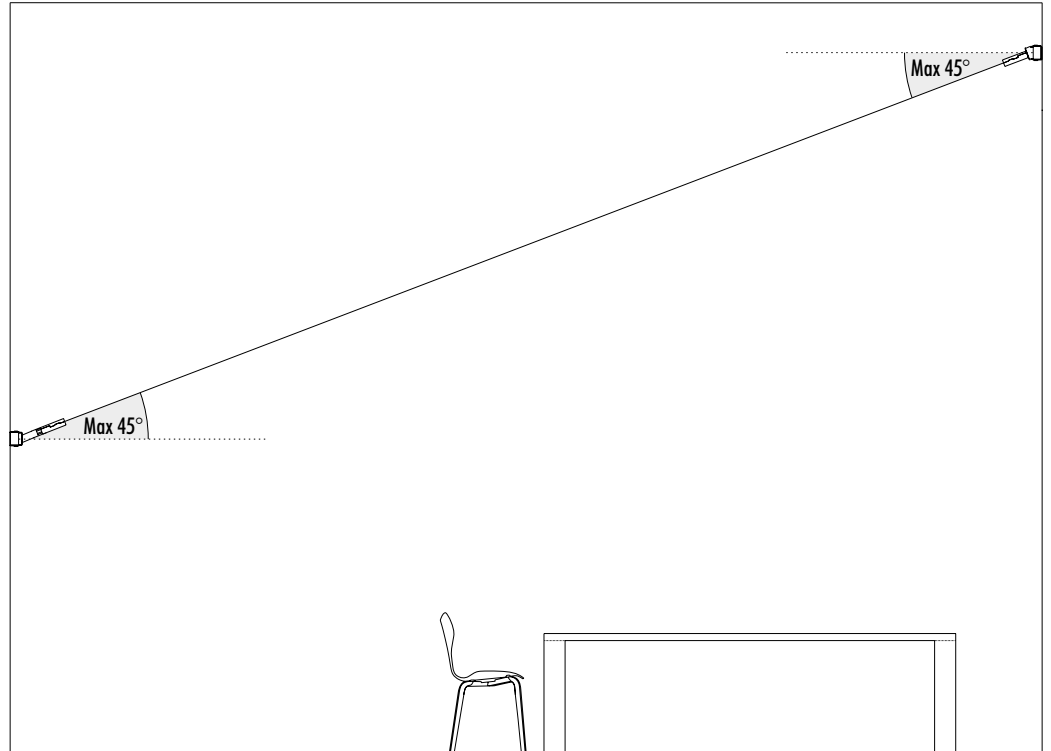

1A0120400.00.00 - KIT WALL CONNECTION VERTICAL SLOPED 45°

1A0340400.00.00 - 1A0350400.00.00 KIT WALL CONNECTION SLOPED 75°