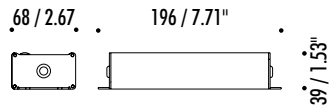

**INFINITO 6 / FLASH 6 / INFINITO 12 / FLASH 12
DRIVER DIMENSION**