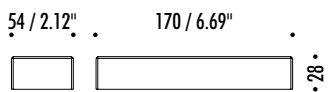

CONTROLLER DIMENSION