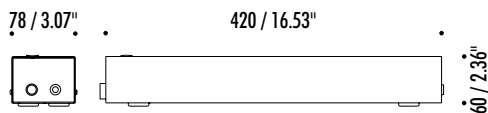

**INFINITO 6 / FLASH 6 / INFINITO 12 / FLASH 12
DRIVER DIMENSION**

CONTROLLER DIMENSION

POWER SUPPLY KIT WITH PLUG

**INFINITO 6 / FLASH 6 / INFINITO 12 / FLASH 12
POWER KIT WITH PLUG - DIMENSION**

OPTIONAL ACCESSORIES