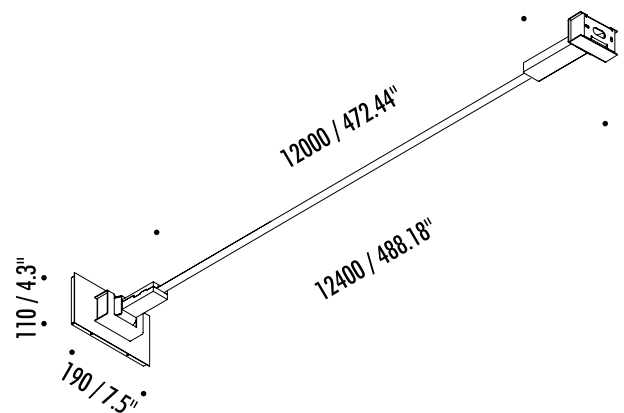

Fixture Type
Materials
Finish

Specialty Linear Systems
Metal
Matt black

Lamp Type
Lamp Quantity
Lamp Included
Wattage
Input Voltage
Delivered Lumens
Kelvin
CRI
Power S Type
Power S Quantity
Power S Location
Dimming Type

LED
1
Yes
90 W
24 VDC
11184
2700 K
90
Driver
1
Remote
DALI / 1-10V

Designer

Davide Groppi

Listings

ETL
DRY