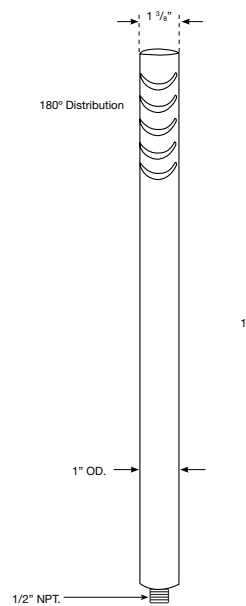

Fixture Type Garden Fixture  
 Materials Brass  
 Finish Matte Bronze

Lamp Type LED  
 Lamp Quantity 1  
 Lamp Included Yes  
 Wattage 1.5 W  
 Input Voltage 8-15 V  
 Delivered Lumens 125 lm  
 Kelvin Temperature 3000 K  
 CRI 90  
 Power S Type Driver  
 Power S Quantity 1  
 Power S Location Remote  
 Dimming Type N/A

Designer: SPJ

Listings UL

MODEL: **SPJ-TW1-15**  
 MATERIAL: **Solid Brass**  
 FINISH SHOWN: **PVD Satin**  
 ELECTRICAL: **8-15V**  
 WATTAGE: **1.5W**  
 ENGINE: **SPJ-BB03CH**  
 LUMENS: **125**  
 MOUNTING: **1/2" NPT. Dual Fin Spike Included**