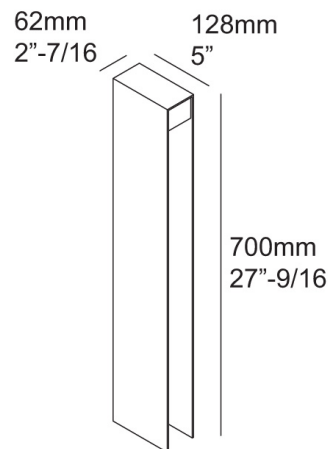

Fixture Type  
Materials  
Finish

Garden Fixture  
Aluminium  
Alu Grey  
\*consult factory for other finishes

Lamp Type  
Lamp Quantity  
Lamp Included  
Wattage  
Input Voltage  
Delivered Lumens  
Kelvin  
CRI  
Power S Type  
Power S Quantity  
Power S Location  
Dimming Type

LED  
1  
Yes  
7.1W  
120V  
456  
3000K  
90  
Driver  
1  
Integral  
ELV

Designer

Delta

Listings

ETL  
WET

Monopol takes on the shape of a narrow beam that is open at the front, producing a very focused spread of light on the ground. This minimalistic straightforward luminaire comes in two sizes, but only in LED.

| Specification  |       |
|----------------|-------|
| Adjustability: | Fixed |
| Rating:        | IP55  |

| Performance      |             |
|------------------|-------------|
| LED Maintenance: | L90<50,000h |
| CRI:             | 90          |
| *SP:             | 7.1W        |