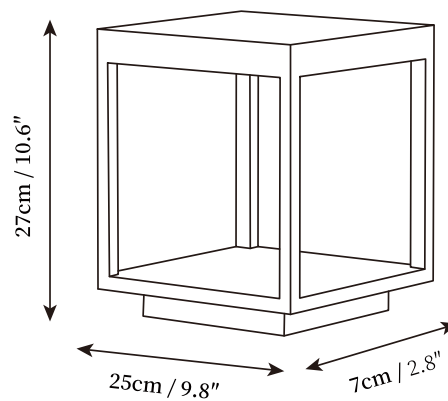

LED
1
Yes
20 W
110-240 V
- lm
3000 K
90
Driver
1
Integrated
N/A

Designer

VAKKER

Listings

UL
WET

SPECIFICATION DETAILS

*For custom options, consult factory for details

Fixture Dimensions	L 9.8" x W 9.8" x H 10.6", L 11.8" x W 11.8" x H 12.6", L 15.7" x W 15.7" x H 16.5"
Light source	Integrated LED
Wattage	~ 20W
Voltage	AC 110-240V
Dimming	Not supported
Control method	In line ON / OFF switch.
CRI(Ra)	90+CRI
LED Rated Life	30000 hours
Color Temperature	Warm Light (3000K), Neutral Light (4000K), Cool Light (6000K)
Finishes	Black
Shade Details	Black
Material	Stainless steel.
Cord Length	Supplied with switched plug cord, length ~59" (150cm).
Warranty	2 Years
Certification	UL, CE, CCC, ETL, SAA.