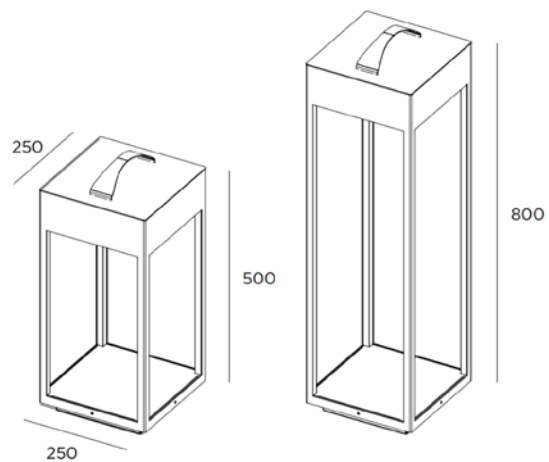

Fixture Type
Materials
Finish

Garden Fixture
Stainless Steel
Black
*consult factory for other heights

Lamp Type
Lamp Quantity
Lamp Included
Wattage
Input Voltage
Delivered Lumens
Kelvin
CRI
Power S Type
Power S Quantity
Power S Location
Dimming Type

LED
1
Yes
7 W
12 V
700
3000 K
-
Driver
Up to 150 fixtures
Remote
MLV

Designer

Bullard Bollard

Listings

ETL / CE
WET

MODEL:

Code	CDFD1 - 250 x 250 x H 800 mm CDFD 2 - 250 x 250 x H 500 mm
Product family	Outdoor Lighting

TECHNICAL DETAILS:

Installation	fixing with screws and anchors
Class	I
Power	7 W
Luminous flux	700 lm
LED color	2200K, 2700K, 3000K
Resistance to breakage	IK 08
Protection degree	IP 65
Material	stainless steel AISI 316L
Driver	inside, included
Cables	wired with 0,5 mt
Diffuser	opal polycarbonate
Optional accessories	kit to be walled for fixing, connector IP 68
Supply	