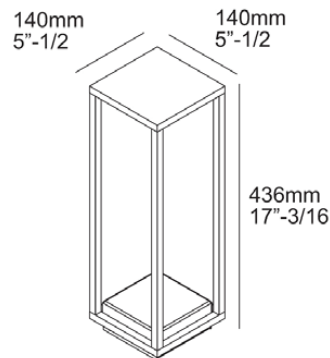

LED  
1  
Yes  
13 W  
120V  
1007 lm  
3000K  
90  
Driver  
1  
Remote  
ELV

Designer

Delta

Listings

ETL  
DRY

With Montur, Delta Light offers a highly original interpretation of an archetypical concept: a light source that is contained within the framing of a 3D rectangular or circular shape. The Montur is available in indoor and outdoor versions, as a ground, wall or ceiling fixture, with LED clusters or filament-LED lamps with a rustic look. The series integrates beautifully in both country-classic and contemporary homes, and is suitable for hotels and public buildings as well.