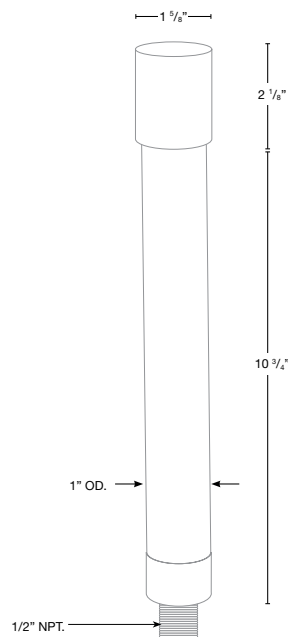

Fixture Type Garden Fixture
Materials Brass & Onyx
Finish Matte Bronze & White

Lamp Type LED
Lamp Quantity 1
Lamp Included Yes
Wattage 1.5 W
Input Voltage 8-15 V
Delivered Lumens 125 lm
Kelvin Temperature 3000 K
CRI 90
Power S Type Driver
Power S Quantity 1
Power S Location Remote
Dimming Type N/A

Designer: SPJ

Listings UL

MODEL: **SPJ-CPL-HS3**
 MATERIAL: **Solid Brass**
 FINISH SHOWN: **PVD Satin**
 GLASS SHOWN: **White Onyx**
 ELECTRICAL: **8-15V**
 WATTAGE: **1.5W**
 ENGINE: **SPJ-BB03CH**
 LUMENS: **125**
 MOUNTING: **1/2" NPT. Dual Fin Spike Included**