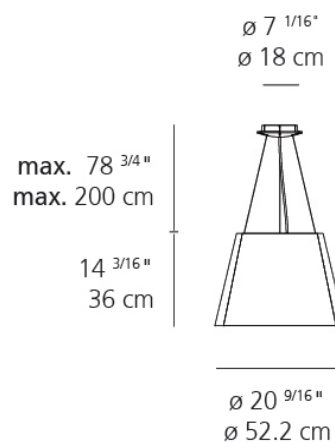

Fixture Type
Materials
Finish

Suspended Decorative
Aluminum
Black

Lamp Type
Lamp Quantity
Lamp Included
Wattage
Input Voltage
Delivered Lumens
Kelvin Temperature
CRI
Power S Type
Power S Quantity
Power S Location
Dimming Type

LED
1
Yes
23 W
120V
1735 lm
3000 K
90 CRI
Driver
1
Integrated
Dimmable 2 wire

Designer:

ARTEMIDE

Listings

UL
WET