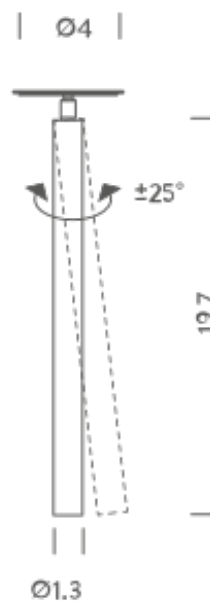

Fixture Type  
Materials  
Finish

Surface  
Aluminum  
Chrome  
\*consult factory for other finishes

Lamp Type  
Lamp Quantity  
Lamp Included  
Wattage  
Input Voltage  
Delivered Lumens  
Kelvin  
CRI  
Power S Type  
Power S Quantity  
Power S Location  
Dimming Type

LED  
1  
Yes  
6.2 W  
120 V  
585 lm  
3000 K  
85  
Driver  
1  
Integrated  
n/a

Designer

NEMO

Listings

UL  
DRY

Adjustable ceiling lamp in chromed or white finishing.

### Structure

white  
chrome