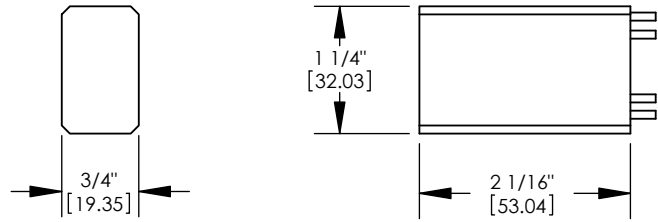

120 - 120 VAC input/11.7 VAC output

MOUNTING:

Requires mounting box, not included.

SAMPLE ORDER SPECIFICATION:

HLT-75E-120

RATING:

UL and C-UL Recognized.

MADE IN THE USA