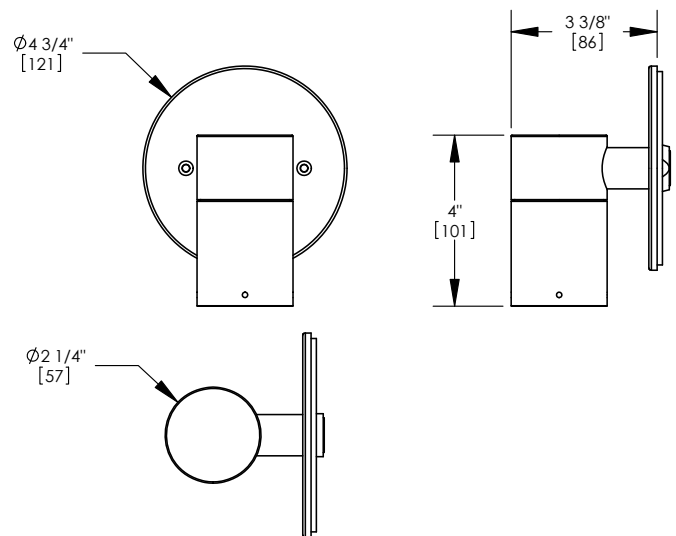

Fixture Type
Materials
Finish

Exterior Wall
Aluminium
Anodized Satin
*consult factory for other finishes

Lamp Type
Lamp Quantity
Lamp Included
Wattage
Input Voltage
Delivered Lumens
Kelvin
CRI
Power S Type
Power S Quantity
Power S Location
Dimming Type

LED
1
Yes
8W
12 VAC
300
3000 K
85
Driver
Up to 15 fixtures
Remote
n/a

Designer

Hevi

Listings

ETL
WET