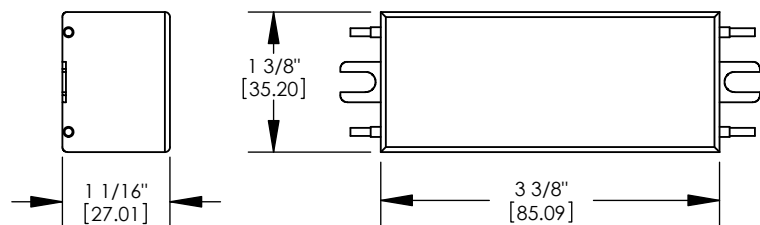

DESCRIPTION:

Small reliable electronic hardwire transformers for use with low voltage halogen lighting fixtures. Moisture and shock resistance. Emits no audible noise, low harmonic distortion, high power factor.

MODELS AVAILABLE:

- HLT-60E - 60W
- HLT-75E - 75W
- HLT-105E - 105W
- HLT-150E - 150W

VOLTAGE:

All transformers include electrical short circuit and overload protection with automatic reset (resets after short is corrected).

120 - 120 VAC input/11.7 VAC output

MOUNTING:

Requires mounting box, not included.

SAMPLE ORDER SPECIFICATION:

HLT-75E-120

RATING:

UL and C-UL Recognized.

MADE IN THE USA

HLT-105E

HLT-150E