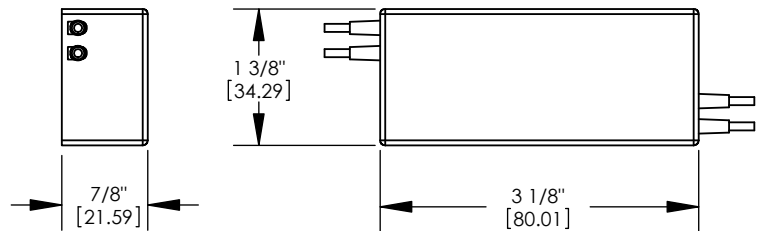

DESCRIPTION:

Small reliable electronic hardwire transformers for use with low voltage halogen lighting fixtures. Moisture and shock resistance. Emits no audible noise, low harmonic distortion, high power factor.

MODELS AVAILABLE:

- HLT-60E - 60W
- HLT-75E - 75W
- HLT-105E - 105W
- HLT-150E - 150W

VOLTAGE:

All transformers include electrical short circuit and overload protection with automatic reset (resets after short is corrected).

120 - 120 VAC input/11.7 VAC output

MOUNTING:

Requires mounting box, not included.

SAMPLE ORDER SPECIFICATION:

HLT-75E-120

RATING:

UL and C-UL Recognized.

MADE IN THE USA

HLT-105E