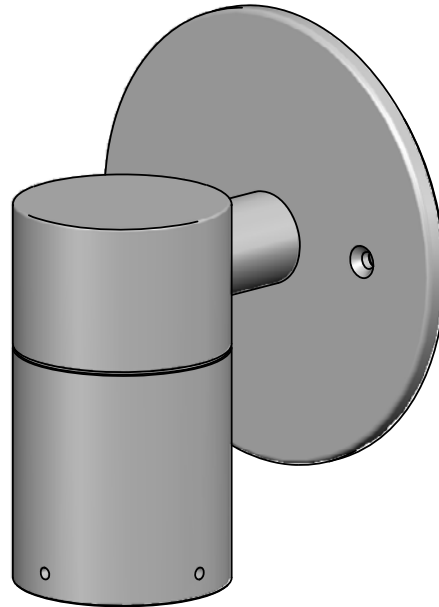

Wall mount MR16 accent fixture. Suitable for wet/damp/dry location installations.

MATERIAL:

Standard overall material is 6061 aluminum.

HL-340 - Machined Aluminum (Standard)

HL-340-2b - Machined Brass

FINISH:

AA - Anodized Satin Aluminum

AP - Powder Coat Aluminum

BK - Powder Coat Black

BZ - Powder Coat Bronze

WT - Powder Coat White

N - Natural, for Stainless Steel and Brass

HALOGEN LAMPING OPTION:

Lamp Type - 12V halogen MR16 lamp, bi-pin GX5.3 base, 50W max, not included (standard).

LED OPTIONS

Integral high output LED, warm white 85 CRI (3000K CCT) standard, others available.

3LED - 3W LED - 180 lumens

8LED - 8W LED - 300 lumens

8LED-E - 8.4W LED - 565 lumens

OPTICS

3LED and 8LED:

SP - Spot, 12°

NF - Narrow Flood, 24°

FL - Flood, 36°

8LED-E:

SP - Spot 14°

NF - Narrow Flood, 25°

MF - Medium Flood, 30°

FL - Flood, 40°

VOLTAGE:

12 - 12 VAC output transformer required, not included.

MOUNTING:

Fixture is equipped with a 4.75" mounting plate and (2) mounting screws.

OPTIONS:

Glare shields

GL-10 - Short Angled, aluminum

GL-11 - Angled, aluminum

GL-12 - Angled, brass

GL-13 - Straight, aluminum

GL-14 - Straight, brass

Lenses/Louvers/Color Filters

LA-1 - Hexcell Louver (Black)

LA-2 - Prismatic lens

LA-3 - Linear spread lens

LA-4 - Soft focus lens (diffused)

LA-5 - Moonlight lens

LA-6 - Blue lens

See fixture accessories for more information.

SAMPLE ORDER SPECIFICATION:

HL-340-AA-12-LA-6

RATING:

Wet/damp/dry location.

MADE IN THE USA

LULA LUMINAIRE LLC

2361-B S. Robertson Blvd.

Los Angeles, CA. 90032

424.333.0054

info@lula.biz