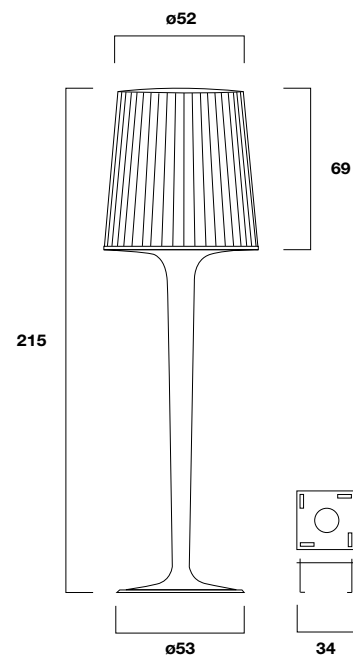

Fixture Type  
Materials  
Finish

Garden Fixture  
Polyethylene  
White  
\*consult factory for other finishes

Lamp Type  
Lamp Quantity  
Lamp Included  
Wattage  
Input Voltage  
Delivered Lumens  
Kelvin  
CRI  
Power S Type  
Power S Quantity  
Power S Location  
Dimming Type

**One-piece rotomoulded polyethylene structure. Chromed injected ABS inspection cover. Black enameled cast iron base**

Design by Ramón Úbeda  
and Otto Canalda

Dimensions cm

CE IP65

### Structure / Polyethylene

748000000 White

---

748000030 Red

---

610400001 Anclaje

---