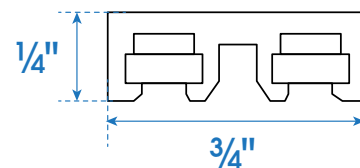

Fixture Type
Materials
Finish

Specialty Linear Systems
Aluminium
Black
*consult factory for other finishes

Lamp Type
Lamp Quantity
Lamp Included
Wattage
Input Voltage
Delivered Lumens
Kelvin
CRI
Power S Type
Power S Quantity
Power S Location
Dimming Type

LED
1
Yes
1W
24 VDC
60
3000K
90
Driver
1
Remote
n/a

Designer

LumTech

Listings

UL
DRY