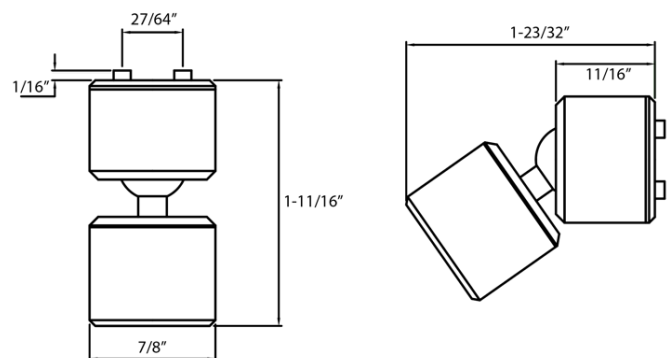

Fixture Type
Materials
Finish

Specialty Linear Systems
Aluminium
Black
*consult factory for other finishes

Lamp Type
Lamp Quantity
Lamp Included
Wattage
Input Voltage
Delivered Lumens
Kelvin
CRI
Power S Type
Power S Quantity
Power S Location
Dimming Type

LED
1
Yes
1W
24 VDC
60
3000K
90
Driver
1
Remote
n/a

Designer

LumTech

Listings

UL
DRY