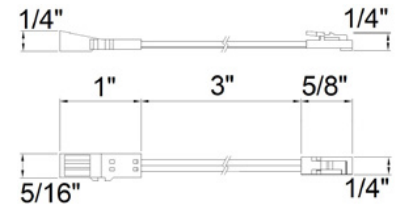

PART NUMBER	DL-PS-EXT-PG03		
DESCRIPTION	3" Extension Cable. Extends MMT-PFO-02 to fixture specific Power Cable. May use multiple for longer run. Max 2 Amps.		
DIMENSIONS	1/4" (6.35 mm)	1" (25.4 mm)	3" (76.2 mm)
	5/8" (15.9 mm)	2" (51 mm)