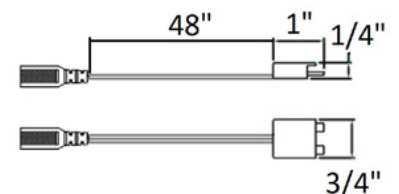

### Power Supply Connectors

<b>PART NUMBER</b>	<b>MMT-PFI-48</b>
<b>DESCRIPTION</b>	Power Feed Input. Connects power supply to MMT-TRK. Includes 1 end cap.
<b>DIMENSIONS</b>	48" (1219 mm)    1" (25.4mm) 1/4" (6.35 mm)    3/4" (19 mm)

ORDERING INFORMATION

**MMT-PFI-48**

**BK** - Black

**WH** - White

<b>PART NUMBER</b>	<b>MMT-CCE02</b>
<b>DESCRIPTION</b>	Connecting Cable. Connects two MMT-TRK, attaches magnetically. Includes 2 end caps.
<b>DIMENSIONS</b>	5/8" (9.5 mm)    1/4" (6.35 mm) 7/8" (22 mm)    2" (51 mm)

ORDERING INFORMATION

<b>MMT-CCE02-</b>	
<b>BK</b>	- Black
<b>WH</b>	- White

<b>PART NUMBER</b>	<b>MMT-IDC</b>
<b>DESCRIPTION</b>	I Connector. Connects two MMT-TRK end to end.
<b>DIMENSIONS</b>	5/8" (9.5 mm)    1/16" (1.5875 mm)    3/16" (48 mm)