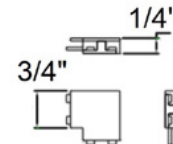

### Power Supply Connectors

<b>PART NUMBER</b>	<b>MMT-PFI-48</b>
<b>DESCRIPTION</b>	Power Feed Input. Connects power supply to MMT-TRK. Includes 1 end cap.
<b>DIMENSIONS</b>	48" (1219 mm)    1" (25.4mm) 1/4" (6.35 mm)    3/4" (19 mm)

ORDERING INFORMATION

**MMT-PFI-48**

**BK** - Black

**WH** - White

<b>PART NUMBER</b>	<b>MMT-CCE02</b>
<b>DESCRIPTION</b>	Connecting Cable. Connects two MMT-TRK, attaches magnetically. Includes 2 end caps.
<b>DIMENSIONS</b>	5/8" (9.5 mm)    1/4" (6.35 mm) 7/8" (22 mm)    2" (51 mm)

ORDERING INFORMATION

<b>MMT-CCE02-</b>	
<b>BK</b>	- Black
<b>WH</b>	- White

<b>PART NUMBER</b>	<b>MMT-IDC</b>
<b>DESCRIPTION</b>	I Connector. Connects two MMT-TRK end to end.
<b>DIMENSIONS</b>	5/8" (9.5 mm)    1/16" (1.5875 mm)    3/16" (48 mm)

ORDERING INFORMATION

**MMT-IDC**

<b>PART NUMBER</b>	<b>MMT-LC</b>
<b>DESCRIPTION</b>	L Connector. Connects two MMT-TRK to form an L configuration.
<b>DIMENSIONS</b>	1/4" (6.35 mm)    3/4" (19 mm)

ORDERING INFORMATION