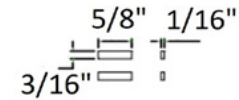

ORDERING INFORMATION

**MMT-PFI-48**

**BK** - Black

**WH** - White

<b>PART NUMBER</b>	<b>MMT-CCE02</b>
<b>DESCRIPTION</b>	Connecting Cable. Connects two MMT-TRK, attaches magnetically. Includes 2 end caps.
<b>DIMENSIONS</b>	5/8" (9.5 mm)    1/4" (6.35 mm) 7/8" (22 mm)    2" (51 mm)

ORDERING INFORMATION

<b>MMT-CCE02-</b>	
<b>BK</b>	- Black
<b>WH</b>	- White

<b>PART NUMBER</b>	<b>MMT-IDC</b>
<b>DESCRIPTION</b>	I Connector. Connects two MMT-TRK end to end.
<b>DIMENSIONS</b>	5/8" (9.5 mm)    1/16" (1.5875 mm)    3/16" (48 mm)