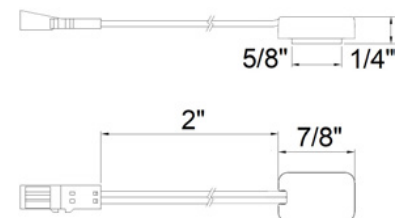

ORDERING INFORMATION

MMT-PFO-02	
BK	- Black
WH	- White