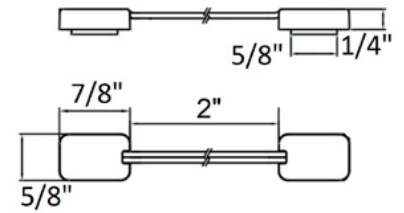

### Power Supply Connectors

<b>PART NUMBER</b>	<b>MMT-PFI-48</b>
<b>DESCRIPTION</b>	Power Feed Input. Connects power supply to MMT-TRK. Includes 1 end cap.
<b>DIMENSIONS</b>	48" (1219 mm)    1" (25.4mm) 1/4" (6.35 mm)    3/4" (19 mm)

ORDERING INFORMATION

**MMT-PFI-48**

**BK** - Black

**WH** - White

<b>PART NUMBER</b>	<b>MMT-CCE02</b>
<b>DESCRIPTION</b>	Connecting Cable. Connects two MMT-TRK, attaches magnetically. Includes 2 end caps.
<b>DIMENSIONS</b>	5/8" (9.5 mm)    1/4" (6.35 mm) 7/8" (22 mm)    2" (51 mm)

ORDERING INFORMATION

<b>MMT-CCE02-</b>	
<b>BK</b>	- Black
<b>WH</b>	- White

<b>PART NUMBER</b>	<b>MMT-IDC</b>
<b>DESCRIPTION</b>	I Connector. Connects two MMT-TRK end to end.
<b>DIMENSIONS</b>	5/8" (9.5 mm)    1/16" (1.5875 mm)    3/16" (48 mm)

ORDERING INFORMATION

**MMT-IDC**

<b>PART NUMBER</b>	<b>MMT-LC</b>
<b>DESCRIPTION</b>	L Connector. Connects two MMT-TRK to form an L configuration.
<b>DIMENSIONS</b>	1/4" (6.35 mm)    3/4" (19 mm)

ORDERING INFORMATION