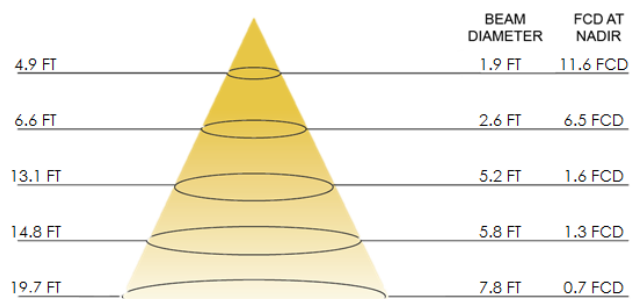

PHOTOMETRIC DATA

LULA LUMINAIRE LLC
2361-B S. Robertson Blvd.
Los Angeles, CA. 90032
424.333.0054
info@lula.biz