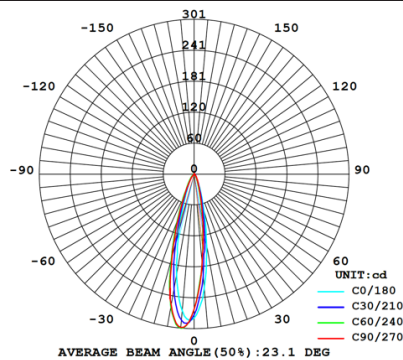

PHOTOMETRIC DATA

LULA LUMINAIRE LLC
2361-B S. Robertson Blvd.
Los Angeles, CA. 90032
424.333.0054
info@lula.biz