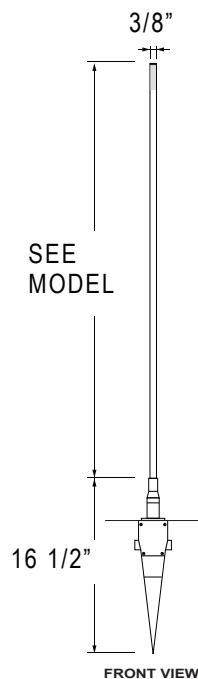

Fixture Type Garden Fixture
Materials Polycarbonate
Finish Stainless steel

Lamp Type LED
Lamp Quantity 1
Lamp Included Yes
Wattage 3.4W
Input Voltage 120V
Delivered Lumens 46
Kelvin 4000K
CRI 80
Power S Type Driver
Power S Quantity 1
Power S Location Integrated
Dimming Type n/a

Designer Iguzzini

Listings UL
WET

Exterior decorative luminaire.

Luminaire characteristics:

Power input: 3.4W

Lumens: 46lm (delivered)

Luminaire efficacy: 13lm/W

Source: White LED, 4000K: 80CRI (LM-80 tested).

Ratings: IP67, IK07.

ORDERING INFO

RESET

MODEL	VOLTAGE	FINISH
<p>MODEL</p> <ul style="list-style-type: none"> <input type="radio"/> IADT0 - 39 3/8" (1000mm) <input type="radio"/> IADT1 - 51 1/4" (1300mm) <input type="radio"/> IADT2 - 59" (1500mm) 	<p>VOLTAGE</p> <ul style="list-style-type: none"> <input checked="" type="radio"/> 120 - 120V 	<p>FINISH</p> <ul style="list-style-type: none"> <input checked="" type="radio"/> 13 - Stainless steel