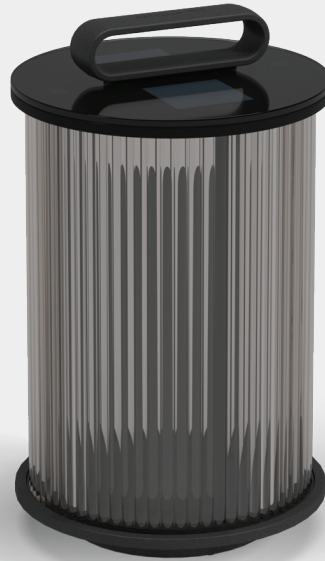

Fixture Type
Materials
Finish

Garden Fixture
Aluminium
Grey
*consult factory for other finishes

Lamp Type
Lamp Quantity
Lamp Included
Wattage
Input Voltage
Delivered Lumens
Kelvin
CRI
Power S Type
Power S Quantity
Power S Location
Dimming Type

LED
18
Yes
-W
4.2 V
180
2700 K
90
Driver
1
Remote
n/a

Designer

Gloster

Listings

WET

DIAMETER	22cm / 8.5"
HEIGHT	37cm / 14.5"
PRODUCT WEIGHT	5kg / 11lb
CBM / CCF	0.04m ³ / 1.72ft ³
NUMBER OF LED'S	18
COLOUR TEMPERATURE	2700K
LUMENS	100 min - 180 max
BATTERY TYPE	Li-Ion
IP RATING	IP64
ADAPTOR INPUT	100V - 240V DC
ADAPTOR OUTPUT	4.2V
DESIGNER	Sebastian Herkner
ASSEMBLY	Not Required

ITEM NUMBER
100506 : Ambeint Line Small Glass Lantern

MATERIALS
Meteor colour powder coated aluminium frame.
Grey colour, reeded glass shade.
Solar & mains power rechargeable LED light unit.
Radio frequency remote control with 8 light output settings.
Working distance for remote control of up to 65ft.
Battery life of approximately 8 hours on maximum light setting.