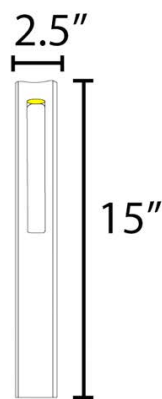

Fixture Type Garden Fixture
Materials Aluminum
Finish Black

Lamp Type LED
Lamp Quantity 1
Lamp Included Yes
Wattage 3 W
Input Voltage 12 V
Delivered Lumens 300 lm
Kelvin Temperature 3000 K
CRI N/A
Power S Type Driver
Power S Quantity 1
Power S Location Remote
Dimming Type -

Designer: ABBA

Listings ETL
WET

POWER:

INTEGRATED 3W COB
AC 12V WARM WHITE
3000K 300 LUMENS

BODY:

HEAVY DUTY CAST
ALUMINUM

**WATERPROOF
RATING:**

IP65

BEAM ANGLE:

360 DEGREES

FINISH:

BLACK

INCLUDED:

ABS GROUND SPIKE