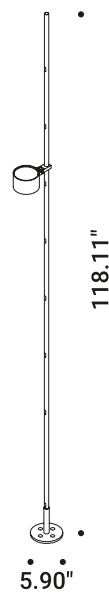

Fixture Type
Materials
Finish

Garden Fixture
Stainless Steel
Black

Lamp Type
Lamp Quantity
Lamp Included
Wattage
Input Voltage
Delivered Lumens
Kelvin
CRI
Power S Type
Power S Quantity
Power S Location
Dimming Type

LED
1
Yes
8.4 W Max.
700 Ma.
639 lm
3000 K
90
-
-
-
-

Designer

Davide Groppi

Listings

UL
WET

Outdoor-Floor / Direct / Outdoor

Material AISI 316L Stainless Steel - Metal

Finish .00 Standard

Note Outdoor floor luminaire. Adjustable along the vertical axis. AISI 316L stainless steel stem. Black cable (275,59").

BUBKA

8,4W

Max 700mA DC

2700K - 639lm / 3000K - 639lm

CRI >90

Driver not included

Standard - 2700K

Standard - 3000K

1A3600003.27.20

1A3600003.30.20

Optional accessories

Installation kits

Anchoring bolt

Cut-out Ø 9.84"

Minimum space for mounting 13.78"