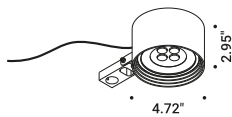

Outdoor-Floor / Direct / Outdoor

Material   AISI 316L Stainless Steel - Metal

Finish   .00 Standard

Note   Outdoor floor luminaire. Adjustable along the vertical axis. AISI 316L stainless steel stem. Black cable (275,59").

BUBKA

8,4W

Max 700mA DC

2700K - 639lm / 3000K - 639lm

CRI >90

Driver not included

Standard - 2700K

Standard - 3000K

1A3600003.27.20

1A3600003.30.20

Optional accessories

Installation kits

Anchoring bolt

Cut-out Ø 9.84"

Minimum space for mounting 13.78"

1A3620000.00.00

Lighting modules

Additional LED head

Matt Black

Max 700mA DC - 8,4W
3000K - 350lm - CRI >90

1A3610403.30.20

Max 700mA DC - 8,4W
2700K - 350lm - CRI >90

1A3610403.27.20