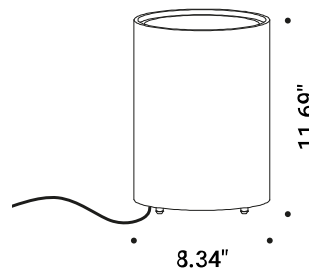

Fixture Type  
Materials  
Finish

Garden Fixture  
Metal, Methacrylate & Polycarbonate  
Matte White

Lamp Type  
Lamp Quantity  
Lamp Included  
Wattage  
Input Voltage  
Delivered Lumens  
Kelvin  
CRI  
Power S Type  
Power S Quantity  
Power S Location  
Dimming Type

LED E26  
1  
Yes  
18 W  
120 v.  
350 lm  
3000 K  
90  
-  
-  
-  
-

Designer

Davide Groppi

Listings

UL  
WET