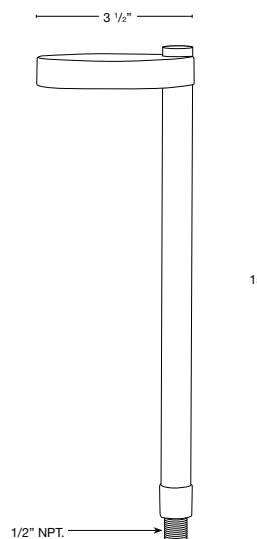

Fixture Type Garden Fixture  
Materials Brass  
Finish Aged Brass

Lamp Type LED  
Lamp Quantity 1  
Lamp Included Yes  
Wattage 2 W  
Input Voltage 12V  
Delivered Lumens 150 lm  
Kelvin Temperature 3000 K  
CRI 90  
Power S Type Driver  
Power S Quantity 1  
Power S Location Remote  
Dimming Type N/A

Designer: SPJ

Listings UL

MODEL: **SPJ-MRPL**  
 MATERIAL: **Solid Brass**  
 FINISH SHOWN: **Black**  
 ELECTRICAL: **12V or 120V**  
 WATTAGE: **2W**  
 ENGINE: **FB-LS2**  
 LUMENS: **150**  
 MOUNTING: **1/2" NPT. Dual Fin Spike Included**