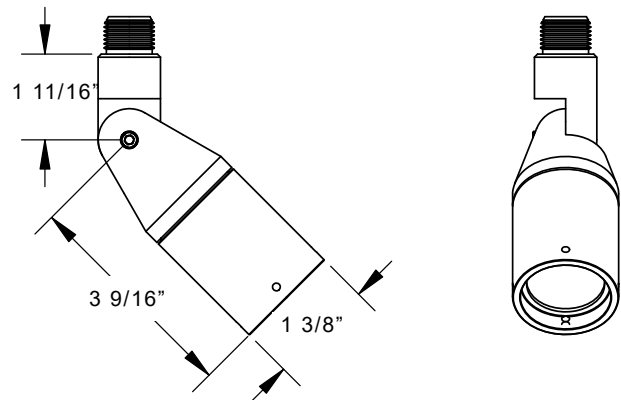

Designer

Hevi

Listings

ETL
WET